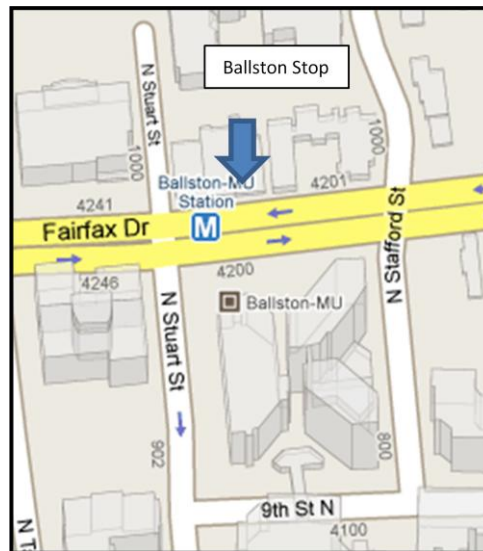

## Stop Locations

VRE/JP1 Stops

Pentagon City Stop

Pentagon Stop; Army-Navy Dr. & Fern St.

Ballston-MU Stop

**NGB-ARNGRC  
PERSONNEL TRANSPORTATION SUPPORT SERVICES**

**Fort Myer Military Community –Bus Stops**