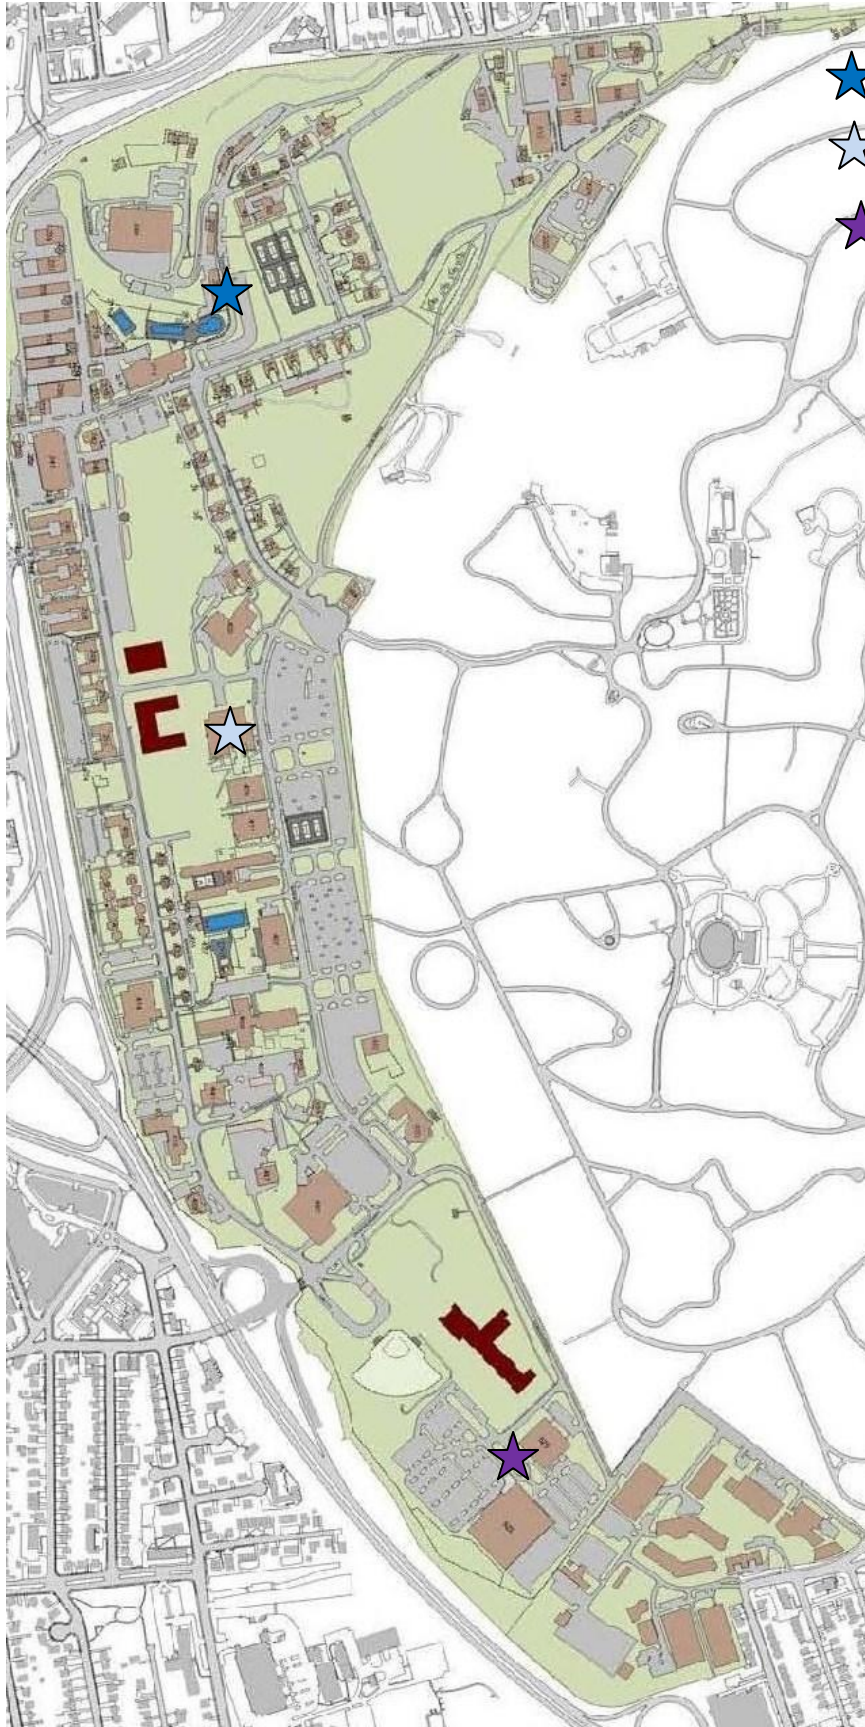

Shuttle destination signage is displayed on vehicle sides.

Stops are ARNGRC, VRE/Metro (Crystal Dr. Station), JP1, Ballston Metro, Pentagon (Pentagon City METRO, Army Navy Dr. & Fern St), Ft. Meyer (Officers' Club, Dining Facility, Dental Clinic, Rader Clinic, And Henderson Hall Gym

<b>VRE, Pentagon/ARNGRC Shuttle: Loop C</b>			
PENT. CITY	VRE	FERN ST	ARNGRC
5:45 AM	5:49 AM*	5:53 AM	6:03 AM
6:35 AM	6:39 AM	6:43 AM	6:53 AM
7:05 AM	7:09 AM	7:13 AM	7:23 AM
7:35 AM	7:39 AM	7:43 AM	7:53 AM
8:05 AM	8:09 AM	8:13 AM	8:23 AM
8:56 AM	9:00 AM	9:04 AM	9:14 AM
ARNGRC	PENT. CITY	FERN ST	
3:20 PM	3:35 PM	3:40 PM	
4:00 PM	4:15 PM	4:20 PM	
4:40 PM	4:55 PM	5:00 PM	
5:20 PM	5:35 PM	5:40 PM	
6:00 PM	6:15 PM	6:20 PM	

<b>Ballston Commons Loop MD</b>	
<b>ARNGRC</b>	<b>Ballston</b>
10:00 AM	10:30 AM
11:00 AM	11:30 AM
12:00 PM	12:30 PM
1:00 PM	1:30 PM
2:00 PM	

## Stop Locations

VRE/JP1 Stops

Pentagon City Stop

Pentagon Stop; Army-Navy Dr. & Fern St.

Ballston-MU Stop

**NGB-ARNGRC  
PERSONNEL TRANSPORTATION SUPPORT SERVICES**

**Fort Myer Military Community –Bus Stops**