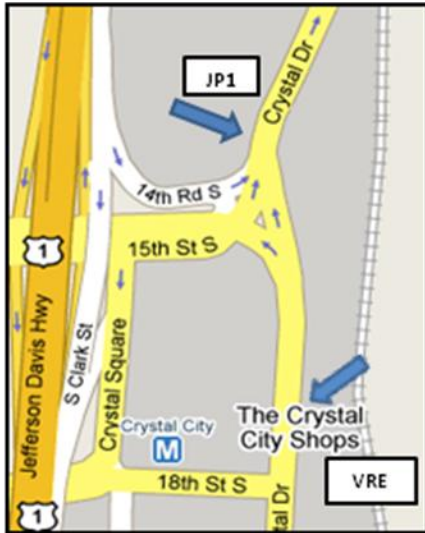

NGB-ARNGRC PERSONNEL TRANSPORTATION SUPPORT SERVICES

Stop Locations

VRE/JP1 Stops